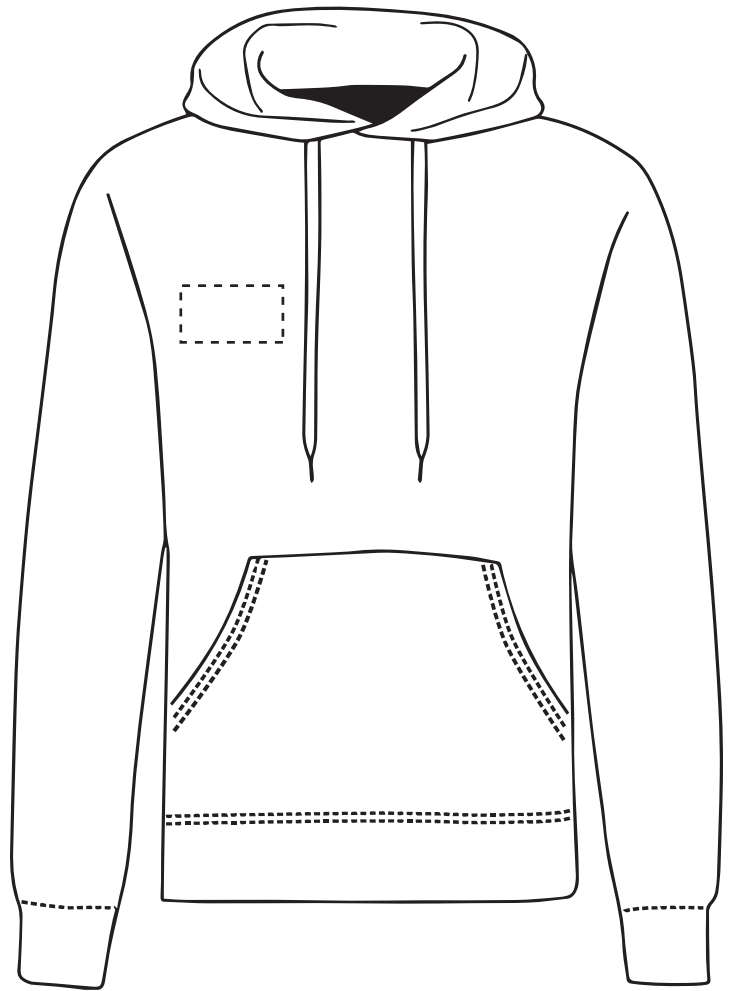

Madeira Thread Colours

The dashed line is to demonstrate print area and will not appear on your printed item

- Colour 1
- Colour 1
- Colour 1
- Colour 1

ARTWORK SCALE 15%

Product Image for visualisation
- colours may vary

ARTWORK SCALE 100%
Max print area 90mm x 50mm

To proceed, please approve visual via the online system.

PLEASE NOTE:

- All colours including print and product are for visual purposes only and should not be regarded as the actual colour of the product and print.
- Some products may vary from batch to batch and may differ from previous orders.
- The colour and texture of a product can also have an effect on the final print colour.
- By approving this order we accept that you understand these terms.