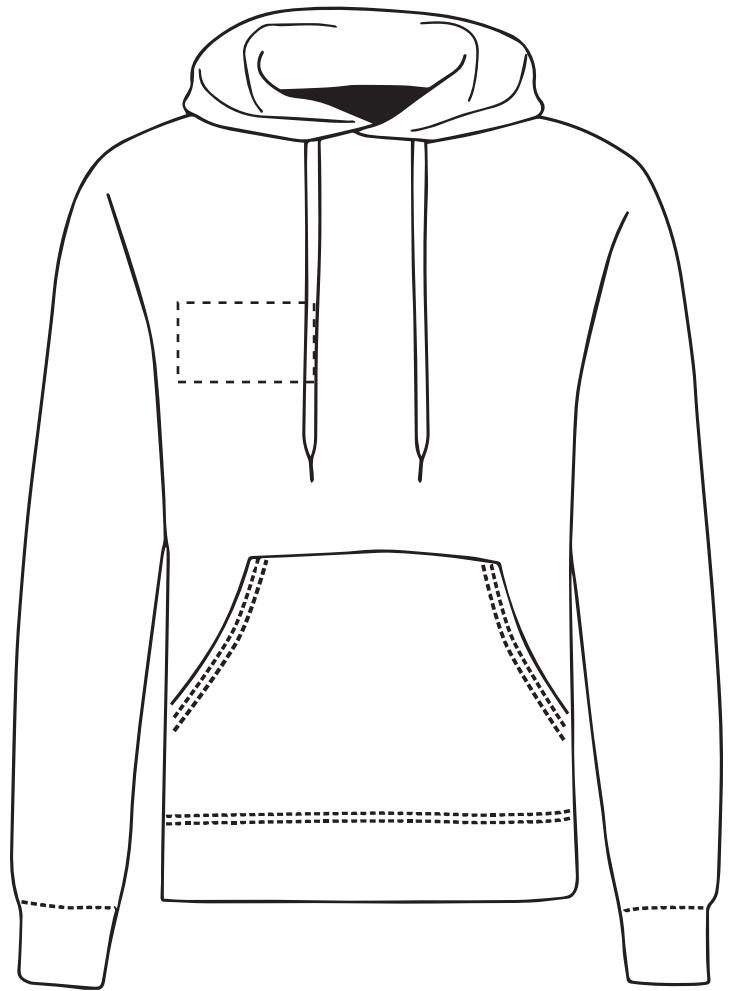

Your Ref:	Quantity:	Product Code:HF0001
Our Ref:	Version: 1	Product Colour:White

PRINTING CONCERNS: PRINT MAY DISCOLOUR

PRODUCT INFO: DUE TO THE NATURE OF THE PRODUCT THE PRINT POSITION MAY VARY BY 2 - 3 MM

Madeira Thread Colours

The dashed line is to demonstrate print area and will not appear on your printed item

- Colour 1
- Colour 1
- Colour 1
- Colour 1

ARTWORK SCALE 15%